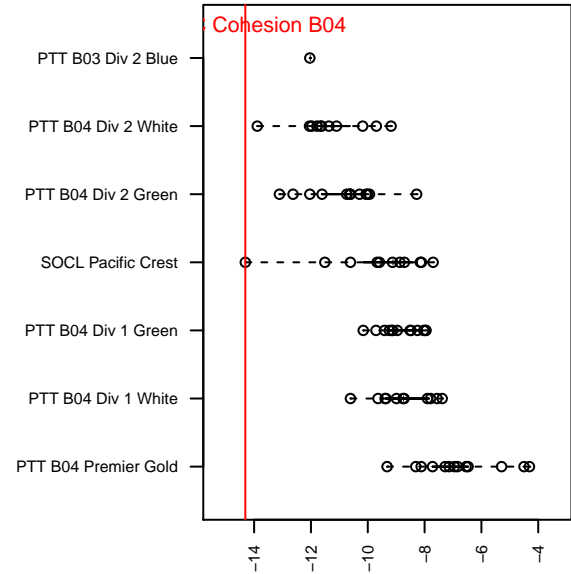

UUSC Cohesion B04

Umpqua United SC
Roseburg, OR
B04 total strength=-182
attack=0.03 defense=0.03
fall league = SOCL Pacific Crest

alt names used:

Venues played:
2015 SOCL Pacific Crest

**attack and defense variance (black dot)
relative to other teams
and top 10 in region**

**attack and defense rating
relative to others at age
and all opponents in last 13 months**

Performance relative to 13 month average

Performance relative to 13 month average

date	home		away		venue	pred.home	pred.away
2015-10-25	UUSC Cohesion B04	0	RVSC Timbers Black B04	5	2015 SOCL Pacific Crest	0.23	11.01
2015-10-24	UUSC Cohesion B04	0	Ashland SC Lloyd B04	5	2015 SOCL Pacific Crest	0.40	2.58
2015-10-17	UUSC Cohesion B04	1	RVSC Timbers White B04	15	2015 SOCL Pacific Crest	0.32	10.94
2015-10-11	UUSC Cohesion B04	0	GPYSC Annihilators Blue B04	9	2015 SOCL Pacific Crest	0.16	10.30
2015-10-03	BUSC A B04	9	UUSC Cohesion B04	0	2015 SOCL Pacific Crest	8.66	0.36
2015-10-03	BUSC B B04	11	UUSC Cohesion B04	0	2015 SOCL Pacific Crest	6.50	0.52
2015-09-27	RVSC Timbers Black B04	9	UUSC Cohesion B04	1	2015 SOCL Pacific Crest	11.01	0.23
2015-09-20	RVSC Timbers Red B04	6	UUSC Cohesion B04	0	2015 SOCL Pacific Crest	9.99	0.41
2015-09-19	UUSC Cohesion B04	0	Table Rock SC Hurricanes B04	11	2015 SOCL Pacific Crest	0.25	10.43
2015-09-13	GPYSC Annihilators White B04	13	UUSC Cohesion B04	1	2015 SOCL Pacific Crest	11.57	0.13